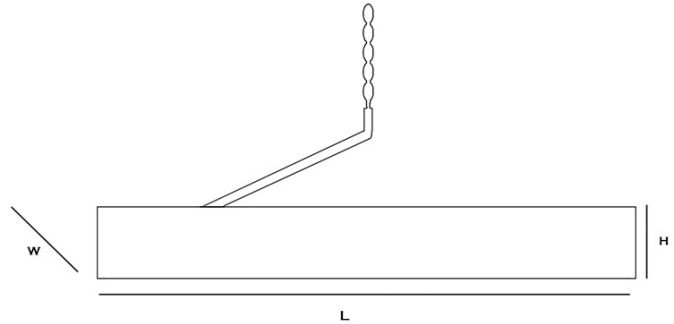

## Specifications

**Product Name :** SCORY

**Product Number :** BZW33188

**Metarials:** Hornbeam wood-Metal

**Color Version:** Walnut - Oak - Natural - Chestnut

**Product Size (mm):** W:60 H:160 L:Option

**Light Source:** 50.000 H SMD Mid Power Led