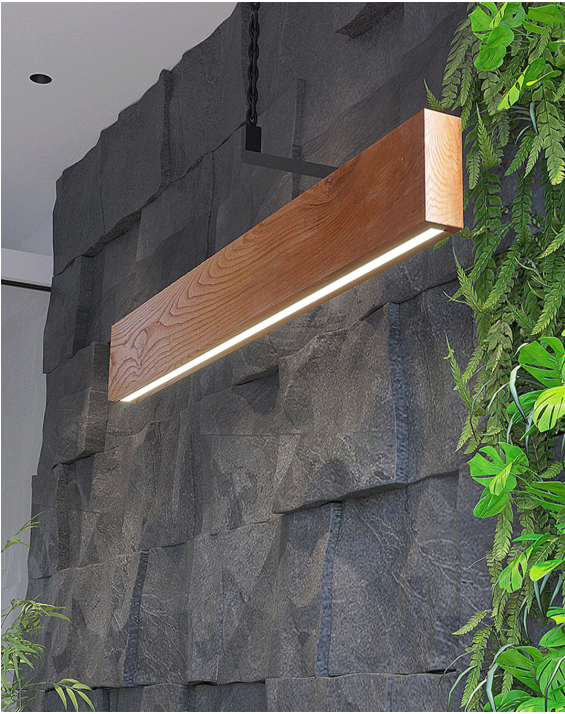

## Specifications

**Product Name :** SCORY

**Product Number :** BZW33188

**Metarials:** Hornbeam wood-Metal

**Color Version:** Walnut - Oak - Natural - Chestnut

**Product Size (mm):** W:60 H:160 L:Option

**Light Source:** 50.000 H SMD Mid Power Led