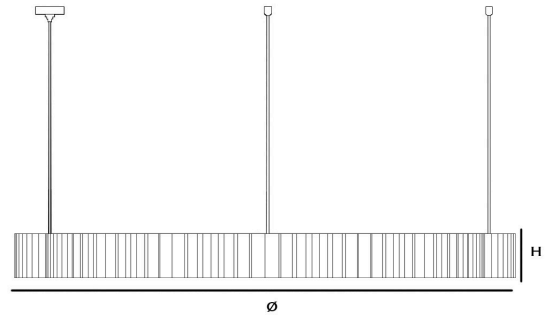

MONO

Specifications

Product Name : MONO

Product Number : BZW36788

Metarials: Hornbeam wood-Metal

Color Version: Walnut - Oak - Natural - Chestnut

Product Size (mm): W:80 H:80 Ø:Option

Light Source: 50.000 H SMD Mid Power Led

Color Temp: 2700K - 3000K - 4000K - 6000K - Tunable

CRI: Ra>80

Voltage AC: 110-240V / 50-60 Hz

IP Protection Class: 20

Guarantee: 3 years

Spare Parts Guarentee Period: 10 years

Order code	Power (W)	Lighting Flux	Ø (mm)
BZW36788-42	42	4956	500
BZW36788-50	50	5900	600
BZW36788-70	70	8290	800
BZW36788-80	80	9280	1000
BZW36788-100	100	11685	1200
BZW36788-125	125	14750	1400