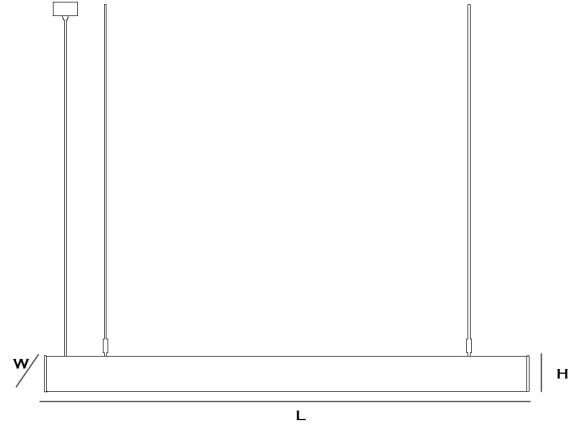

# LINCE

## Specifications

**Product Name :** LINCE

**Product Number :** BZW36288

**Metarials:** Hornbeam wood-Metal

**Color Version:** Walnut - Oak - Natural - Chestnut

**Product Size (mm):** W:50 H:80 L:Option

**Light Source:** 50.000 H SMD Mid Power Led