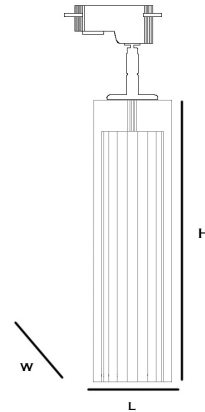

KHRE-T

Specifications

Product Name : KHRE-T

Product Number : BZW338123R

Metarials: Hornbeam wood-Metal

Color Version: Walnut - Oak - Natural - Chestnut

Product Size (mm): W:70 L:70 H:120

Light Source: G10

Color Temp: 2700K - 3000K - 4000K - 6000K - Tunable

CRI: Ra>80

Voltage AC: 110-240V / 50-60 Hz

IP Protection Class: 20

Guarantee: 3 years

Spare Parts Guarentee Period: 10 years

Order code	Power (W)	Lighting Flux	H (mm)
BZW338123R-5	5	590	120