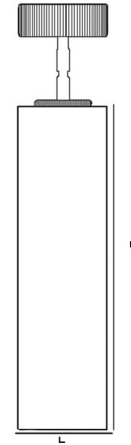

KHRE-R

Specifications

Product Name : KHRE-R

Product Number : BZW338

Metarials: Hornbeam wood-Metal

Color Version: Walnut - Oak - Natural - Chestnut

Product Size (mm): W:70 L:70 H:Option

Light Source: G10

Color Temp: 2700K - 3000K - 4000K - 6000K - Tunable

CRI: Ra>80

Voltage AC: 110-240V / 50-60 Hz

IP Protection Class: 20

Guarantee: 3 years

Spare Parts Guarentee Period: 10 years

Order code	Power (W)	Lighting Flux	H (mm)
BZW33812-5	5	590	120
BZW33818-5	5	590	180