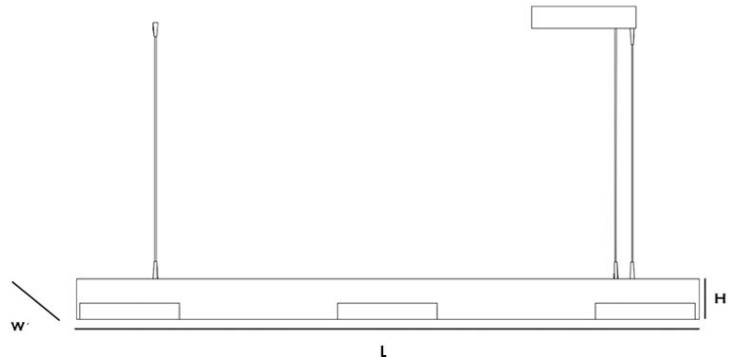

FUME

Specifications

Product Name : FUME

Product Number : BZW36088

Materials: Hornbeam wood-Metal

Color Version: Walnut - Oak - Natural - Chestnut

Product Size (mm): W:48 H:80 L:Option

Light Source: 50.000 H SMD Mid Power Led

Color Temp: 2700K - 3000K - 4000K - 6000K - Tunable

CRI: Ra>80

Voltage AC: 110-240V / 50-60 Hz

IP Protection Class: 20

Guarantee: 3 years

Spare Parts Guarentee Period: 10 years

Order code	Power (W)	Lighting Flux	L (mm)
BZW36088-32	32	3304	1200
BZW36088-35	35	4130	1500
BZW36088-45	45	4956	1800