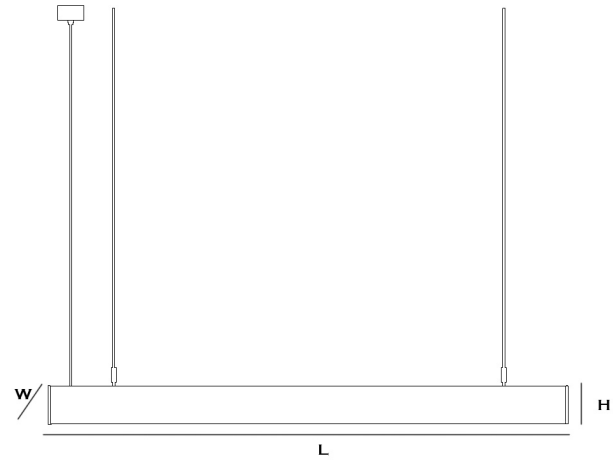

## Specifications

**Product Name :** SINCE

**Product Number :** BZW36188

**Metarials:** Hornbeam wood-Metal

**Color Version:** Walnut - Oak - Natural - Chestnut

**Product Size (mm):** W:40 H:70 L:Option

**Light Source:** 50.000 H SMD Mid Power Led