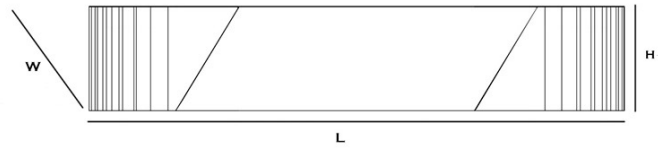

YUDA

Specifications

Product Name : YUDA

Product Number : BZW33588

Metarials: Hornbeam wood-Metal

Color Version: Walnut - Oak - Natural - Chestnut

Product Size (mm): H:100 W/L:Option

Light Source: 50.000 H SMD Mid Power Led

Color Temp: 2700K - 3000K - 4000K - 6000K - Tunable

CRI: Ra>80

Voltage AC: 110-240V / 50-60 Hz

IP Protection Class: 20

Guarantee: 3 years

Spare Parts Guarentee Period: 10 years

Order code	Power (W)	Lighting Flux	W/L(mm)
BZW33588-55	55	6490	400X400
BZW33588-70	70	8260	500X500
BZW33588-85	85	10030	600X600
BZW33588-92	92	10850	800X800
BZW33588-100	100	11685	1000X1000