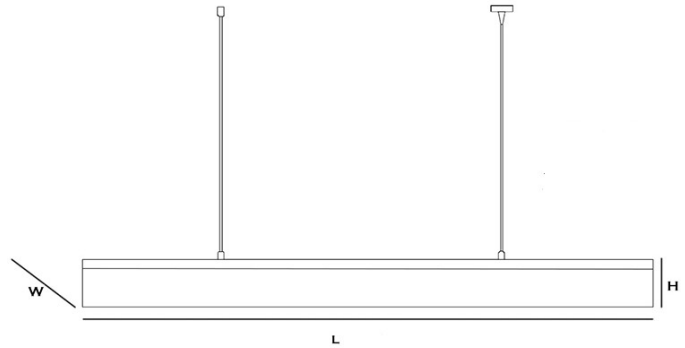

## Specifications

**Product Name :** ZARIFF

**Product Number :** BZW33288

**Metarials:** Hornbeam wood-Metal

**Color Version:** Walnut - Oak - Natural - Chestnut

**Product Size (mm):** W:30 H:80 L:Option

**Light Source:** 50.000 H SMD Mid Power Led