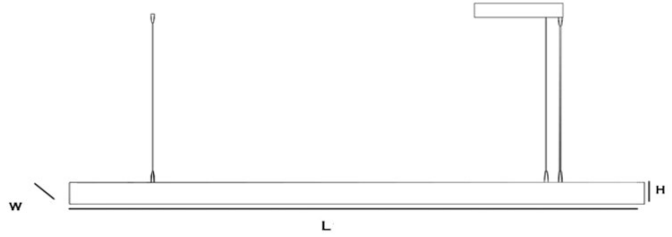

## Specifications

**Product Name :** YORO

**Product Number :** BZW32088

**Metarials:** Hornbeam wood-Metal

**Color Version:** Walnut - Oak - Natural - Chestnut

**Product Size (mm):** W:40 H:70 L:Option

**Light Source:** 50.000 H SMD Mid Power Led