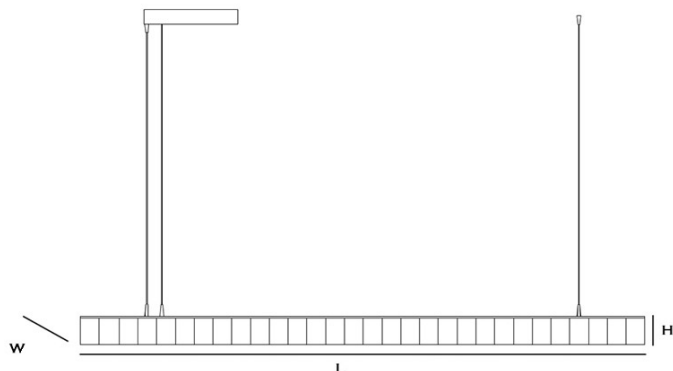

MERCE

Specifications

Product Name : MERCE

Product Number : BZW31288

Metarials: Hornbeam wood-Metal

Color Version: Walnut - Oak - Natural - Chestnut

Product Size (mm): W:48 H: 80 L:Option

Light Source: 50.000 H SMD Mid Power Led

Color Temp: 2700K - 3000K - 4000K - 6000K - Tunable

CRI: Ra>80

Voltage AC: 110-240V / 50-60 Hz

IP Protection Class: 20

Guarantee: 3 years

Spare Parts Guarentee Period: 10 years

Order code	Power (W)	Lighting Flux	L(mm)
BZW31288-32	32	3776	1200
BZW31288-35	35	4130	1500
BZW31288-45	45	5310	1800
BZW31288-60	60	7080	2000
BZW31288-66	66	7788	2200