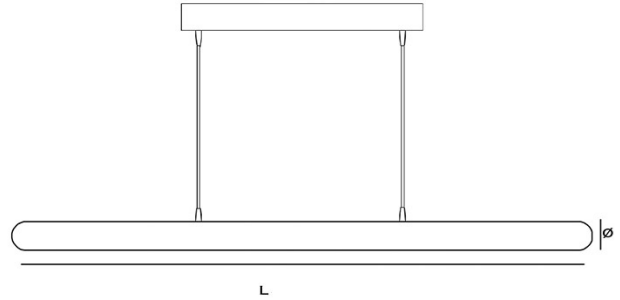

LUGA

Specifications

Product Name : LUGA

Product Number : BZW32388

Metarials: Hornbeam wood-Metal

Color Version: Walnut - Oak - Natural - Chestnut

Product Size (mm): Ø:35 L:Option

Light Source: 50.000 H SMD Mid Power Led

Color Temp: 2700K - 3000K - 4000K - 6000K - Tunable

CRI: Ra>80

Voltage AC: 110-240V / 50-60 Hz

IP Protection Class: 20

Guarantee: 3 years

Spare Parts Guarentee Period: 10 years

Order code	Power (W)	Lighting Flux	L(mm)
BZW32388-28	28	3304	1200
BZW32388-40	40	4720	1500
BZW32388-55	55	6490	1800
BZW32388-65	65	7670	2000
BZW32388-75	75	8850	2200