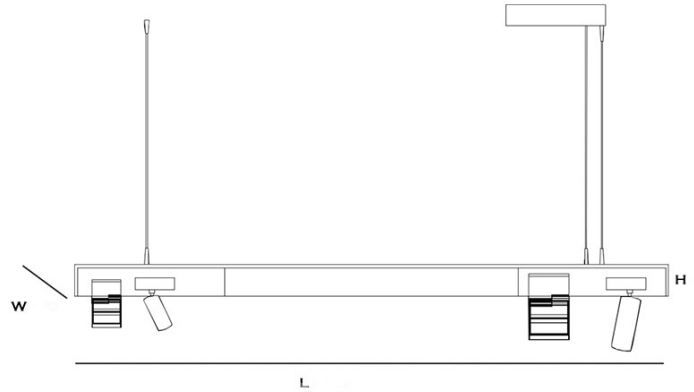

LARGE

Specifications

Product Name : LARGE

Product Number : BZW31088

Metaterials: Hornbeam wood-Metal

Color Version: Walnut - Oak - Natural - Chestnut

Product Size (mm): W:40 H:80 L:Option

Light Source: 50.000 H SMD Mid Power Led

Color Temp: 2700K - 3000K - 4000K - 6000K - Tunable

CRI: Ra>80

Voltage AC: 110-240V / 50-60 Hz

IP Protection Class: 20

Guarantee: 3 years

Spare Parts Guarentee Period: 10 years

Order code	Power (W)	Lighting Flux	L (mm)
BZW31088-28	28	3304	1200
BZW31088-38	38	4484	1500
BZW31088-45	45	5310	1800
BZW31088-65	65	7670	2000
BZW31088-80	80	9440	2200