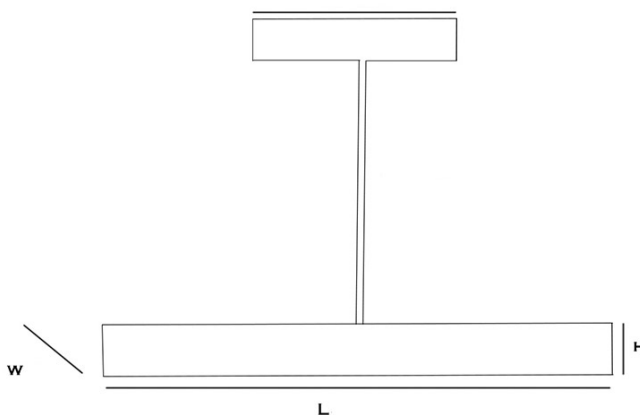

## Specifications

**Product Name :** BOSS

**Product Number :** BZW32588

**Metarials:** Hornbeam wood-Metal

**Color Version:** Walnut - Oak - Natural - Chestnut

**Product Size (mm):** W:40 H:70 L:Option

**Light Source:** 50.000 H SMD Mid Power Led